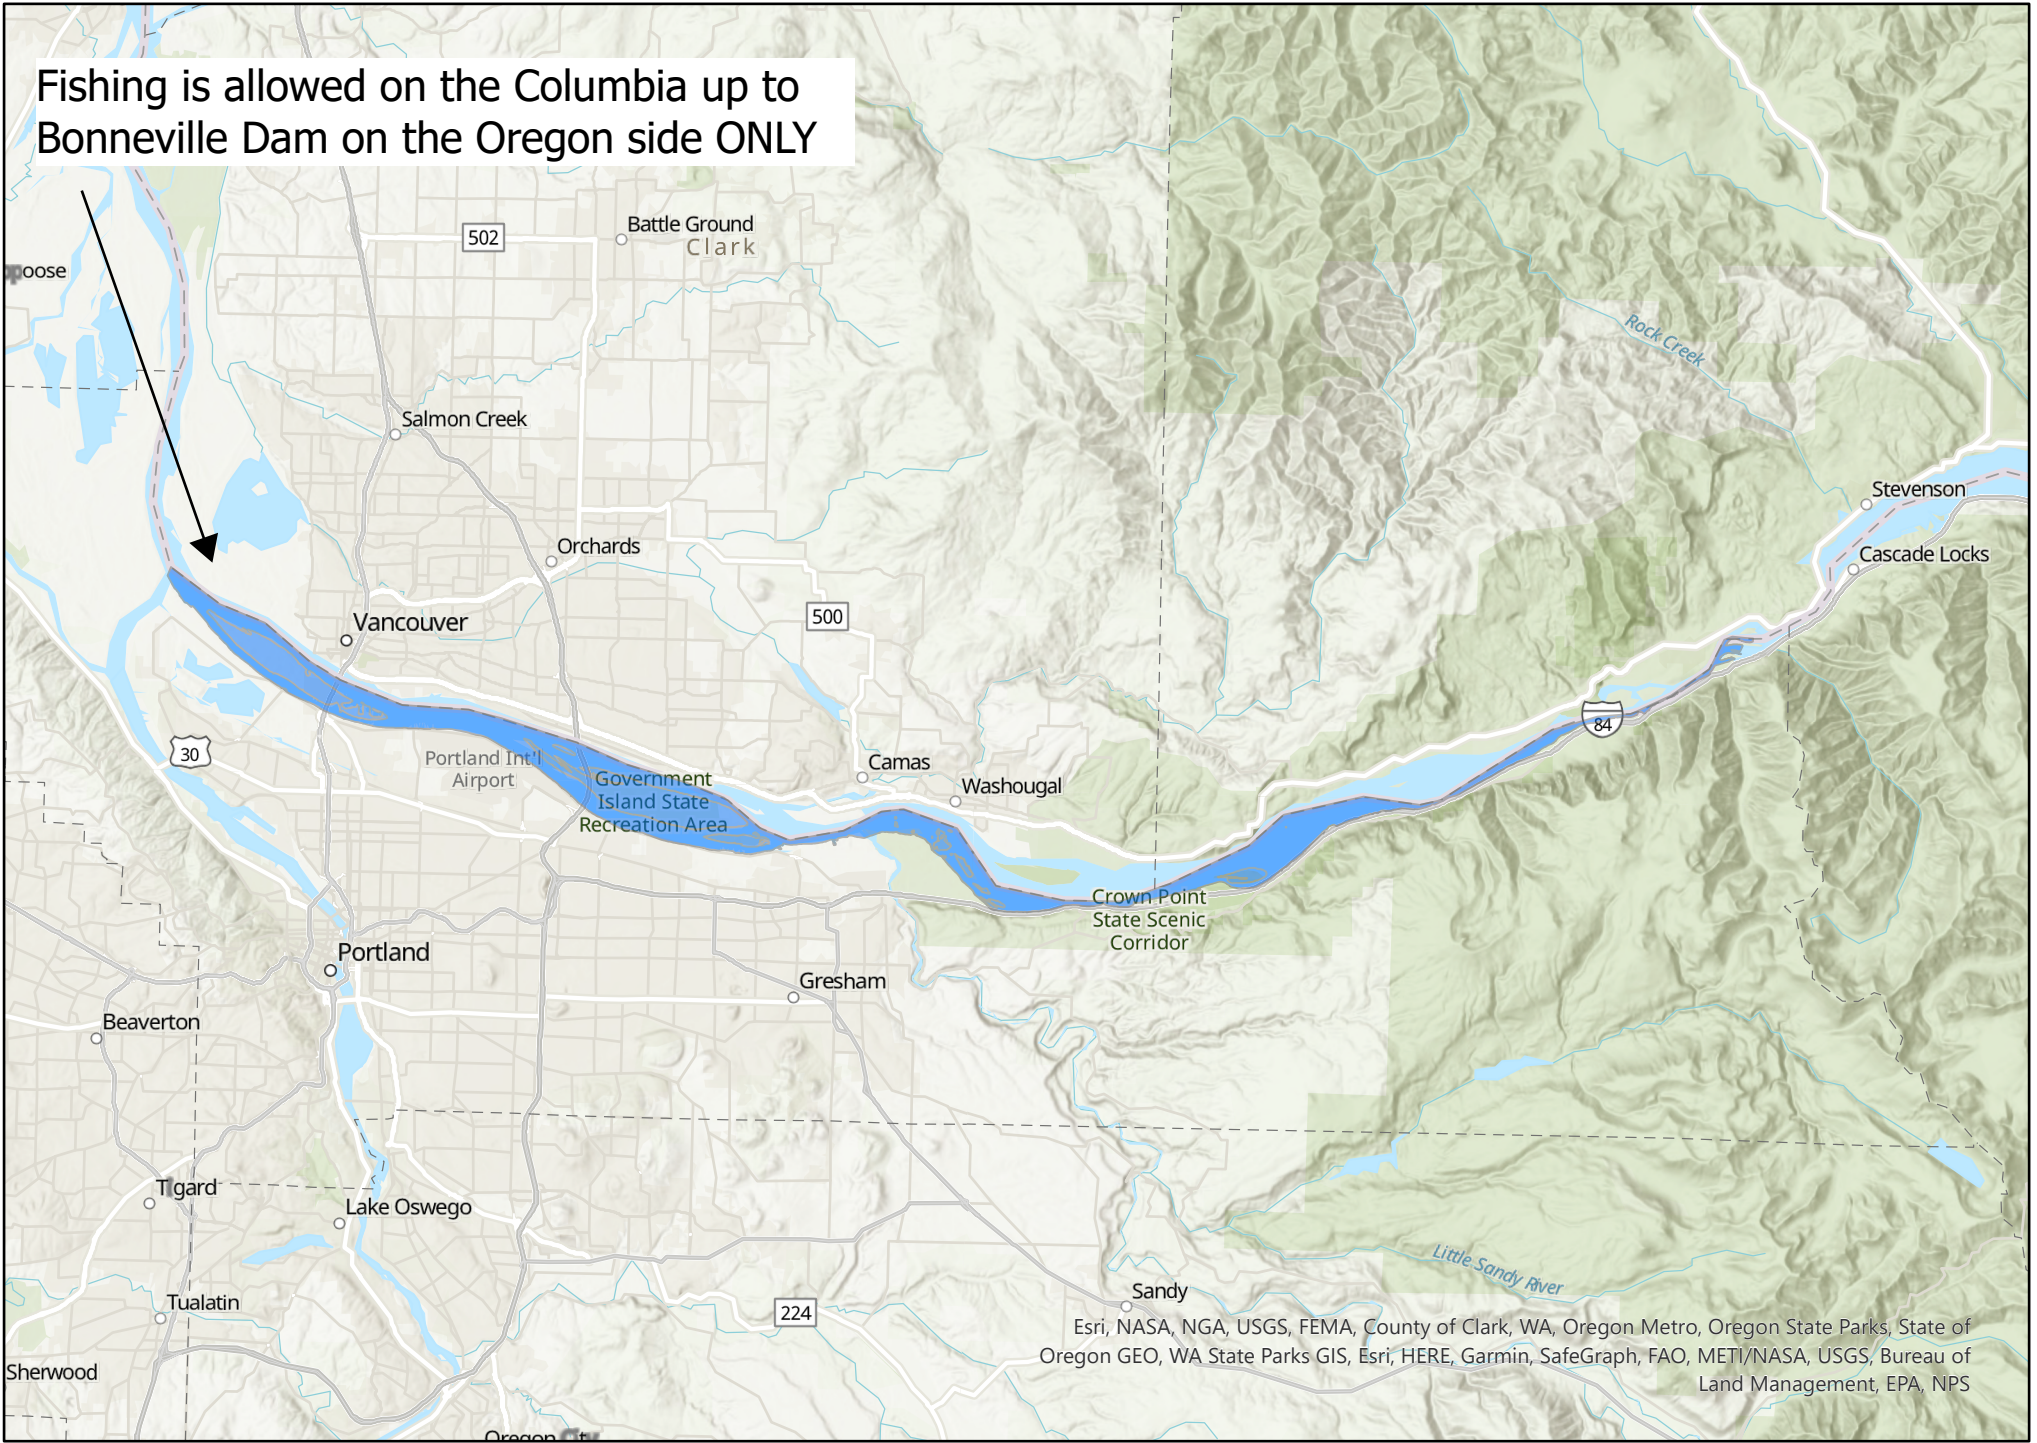

Fishing is allowed on the Columbia up to Bonneville Dam on the Oregon side ONLY

Esri, NASA, NGA, USGS, FEMA, County of Clark, WA, Oregon Metro, Oregon State Parks, State of Oregon GEO, WA State Parks GIS, Esri, HERE, Garmin, SafeGraph, FAO, METI/NASA, USGS, Bureau of Land Management, EPA, NPS