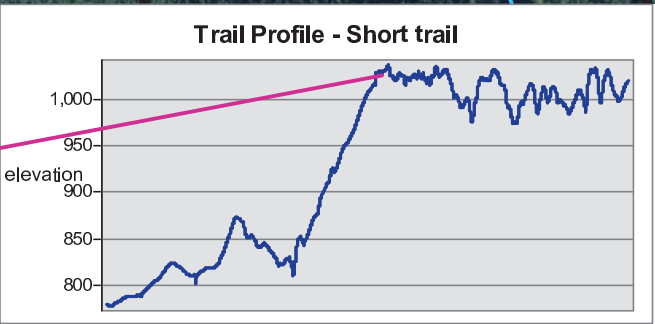

Trails around Big Buck Campground

Big Buck Campground

Alternative Trail Parking

- TRAIL
- TRAIL on Road
- Paved Road
- Gravel Road
- Stream

4.7 mile loop

1 mile

1 mile

AGENCY CREEK