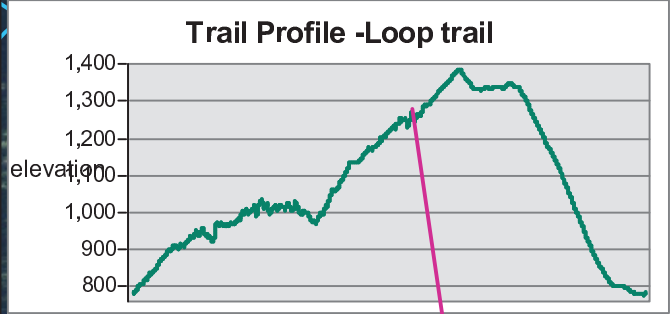

Trails around Big Buck Campground

Big Buck Campground

Alternative Trail Parking

- TRAIL
- TRAIL on Road
- Paved Road
- Gravel Road
- Stream

4.7 mile loop

1 mile

1 mile

AGENCY CREEK